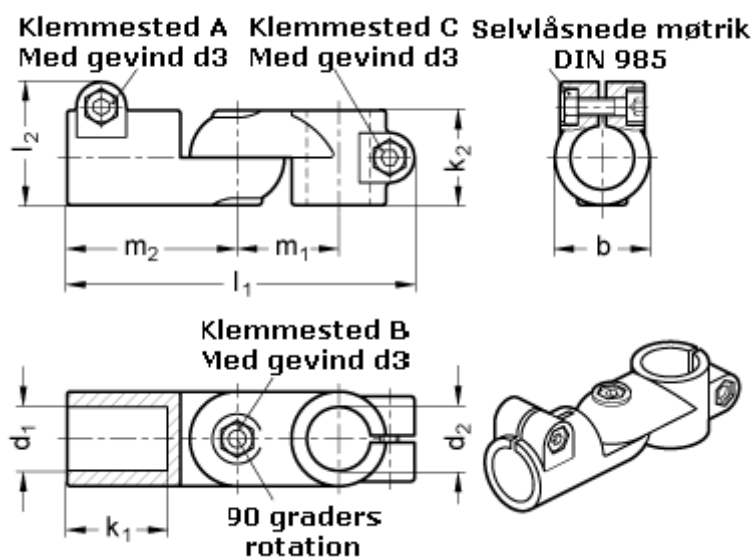

Article number: 20284B50B48S2BL

Description: E+G Swivel connector joint  
GN284-B50-B48-2-BL

## Measures

$b = 65$	$m_1 = 70$
$d_1 = B50$	$m_2 = 115$
$d_2 = B48$	
$d_3 = M10$	
$k_1 = 74.0$	
$k_2 = 65$	
$l_1 = 230$	
$l_2 = 77.5$	